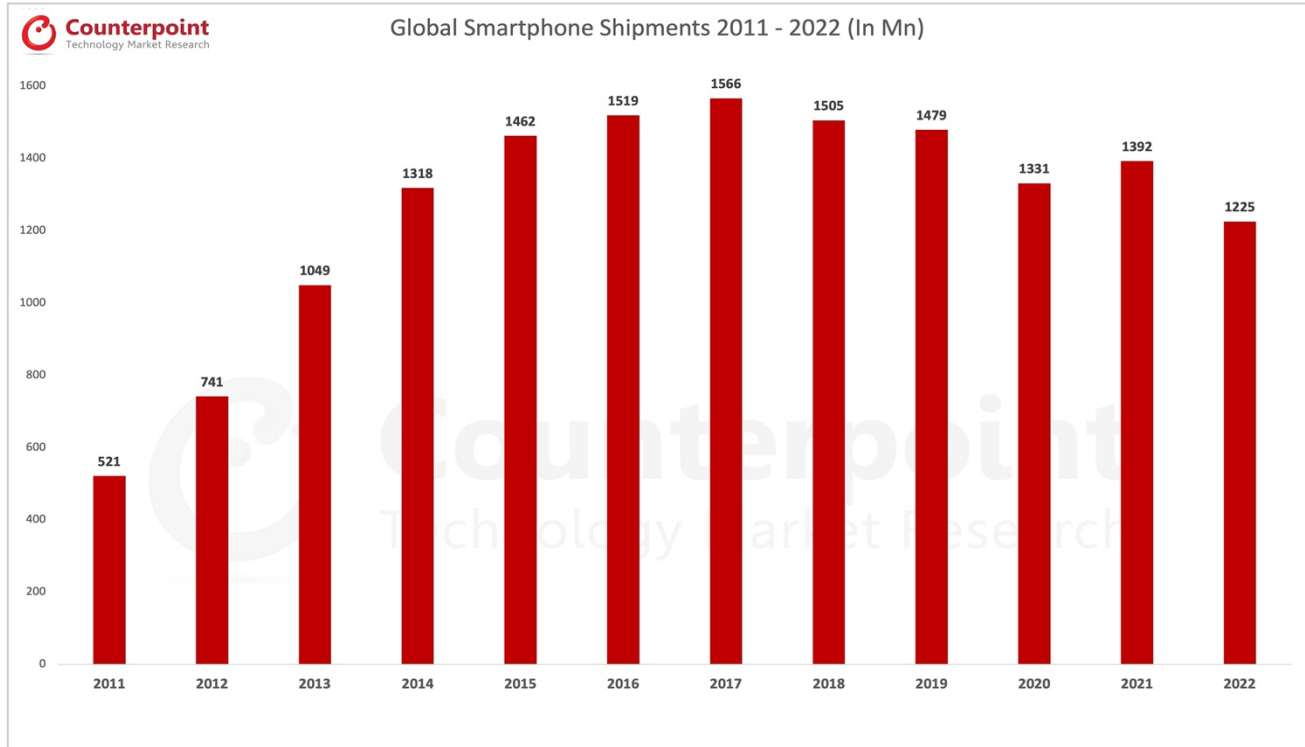

COUNTERPOINT WEEKLY:
Sent every week. Our latest research. Links with full access.

SUBSCRIBE NOW

Global Smartphone Shipments 2011 - 2022

Year	2011	2012	2013	2014	2015	2016	2017	2018	2019	2020	2021	2022
Global Smartphone Shipments (In Mn)	521	741	1049	1318	1462	1519	1566	1505	1479	1331	1392	1225